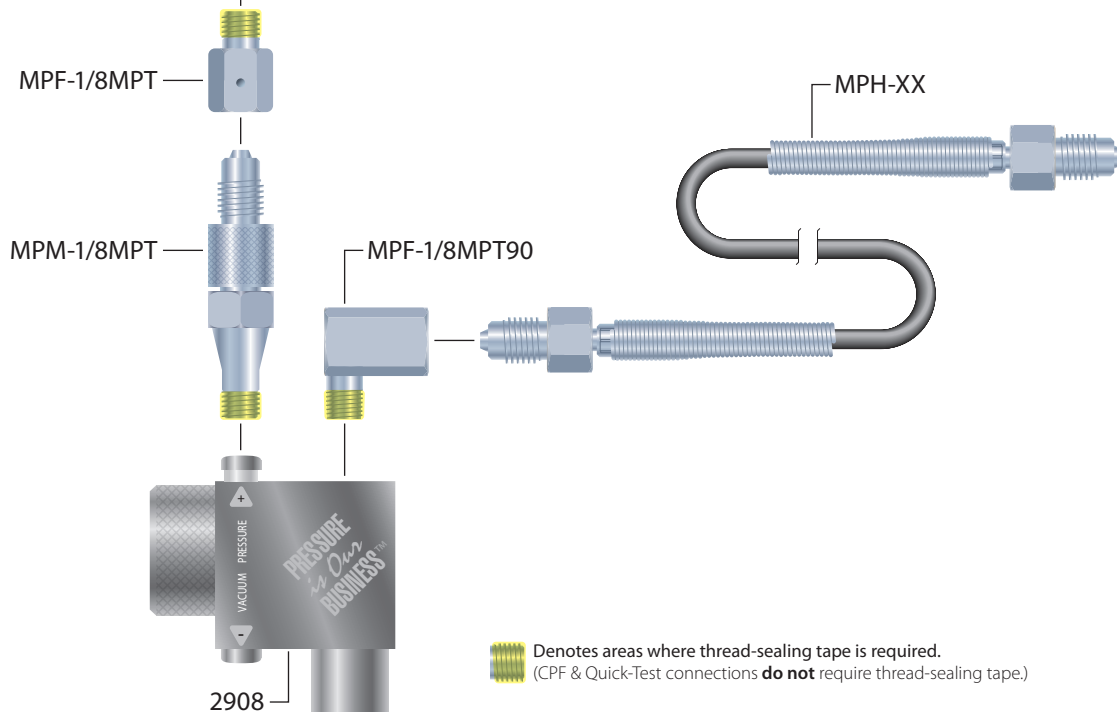

# CRYSTAL

 Denotes areas where thread-sealing tape is required. (CPF & Quick-Test connections **do not** require thread-sealing tape.)

## 30 Series to ComboPump

### NPT MALE

MPF-1/8QTM	1/8" Quick Test NPT Male
MPF-1/8MPT	1/8" NPT Male
MPF-1/4QTM	1/4" Quick Test NPT Male
MPF-1/4MPT	1/4" NPT Male

Additional NPT sizes available in non-CPF MP adapters

### NPT FEMALE

MPF-1/8QTF	1/8" Quick Test NPT Female
MPF-1/4QTF	1/4" Quick Test NPT Female
MPF-1/4FPT	1/4" NPT Female
MPF-1/2QTF	1/2" Quick Test NPT Female

Additional NPT sizes available in non-CPF MP adapters