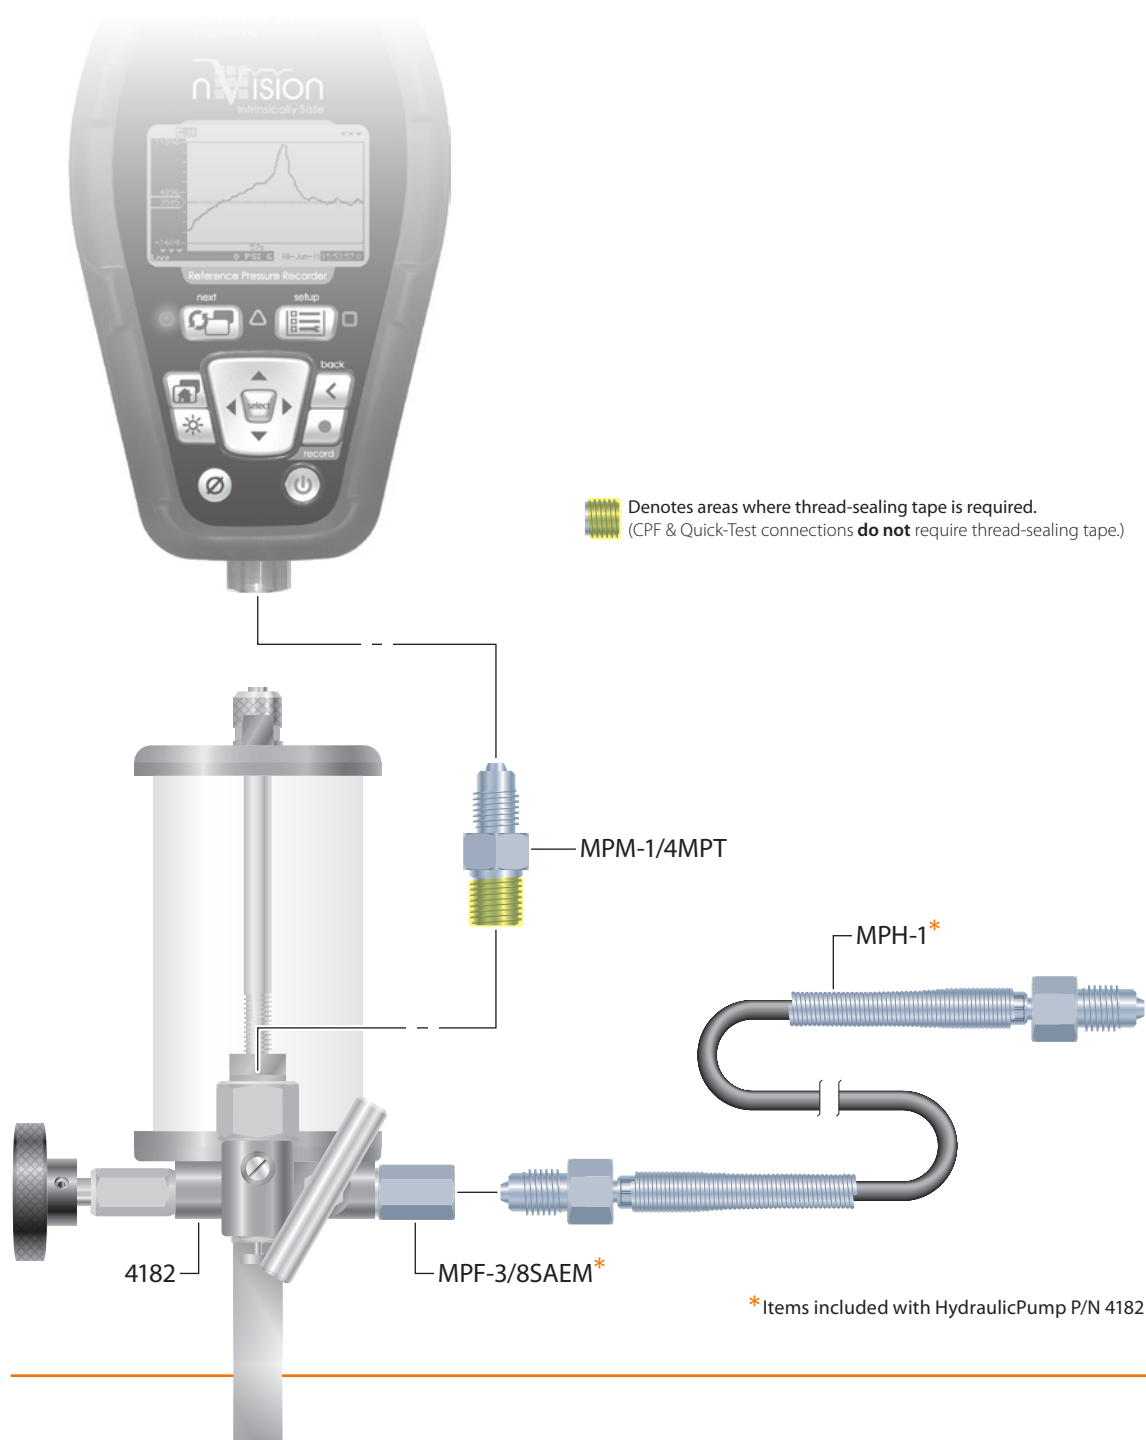

CRYSTAL

nVision to HydraulicPump

NPT MALE

MPF-1/8QTM	1/8" Quick Test NPT Male
MPF-1/8MPT	1/8" NPT Male
MPF-1/4QTM	1/4" Quick Test NPT Male
MPF-1/4MPT*	1/4" NPT Male

Additional NPT sizes available in non-CPF MP adapters

NPT FEMALE

MPF-1/8QTF	1/8" Quick Test NPT Female
MPF-1/4QTF	1/4" Quick Test NPT Female
MPF-1/4FPT	1/4" NPT Female
MPF-1/2QTF	1/2" Quick Test NPT Female

Additional NPT sizes available in non-CPF MP adapters

BSP

MPF-1/8BSPF	G 1/8" Female
MPF-1/4BSPF	G 1/4" Female
MPF-3/8BSPF	G 3/8" Female
MPF-1/2BSPF	G 1/2" Female

TRANSMITTER

MPF-5/16TRM	for Foxboro, Rosemount, & Yokogawa
MPF-1/4TRM	for Honeywell

TUBE

MPF-1/4TBM	1/4" Tube Male
MPF-3/8TBM	3/8" Tube Male
MPF-1/2TBM	1/2" Tube Male

CPF

MPF-MPF	Female to Female
MPF-MPFTU	T-Union (Female)
MPF-MPFBULK	Bulkhead (Female to Female)
MPF-CAP	Cap

ADDITIONAL

MPF-M20QTF	M20 x 1.5 Quick Test Female
MPF-M20X1.5F	M20 x 1.5 Female
MPF-QCN	Quick-Connect Nut
MPF-AN4M	AN4 Male