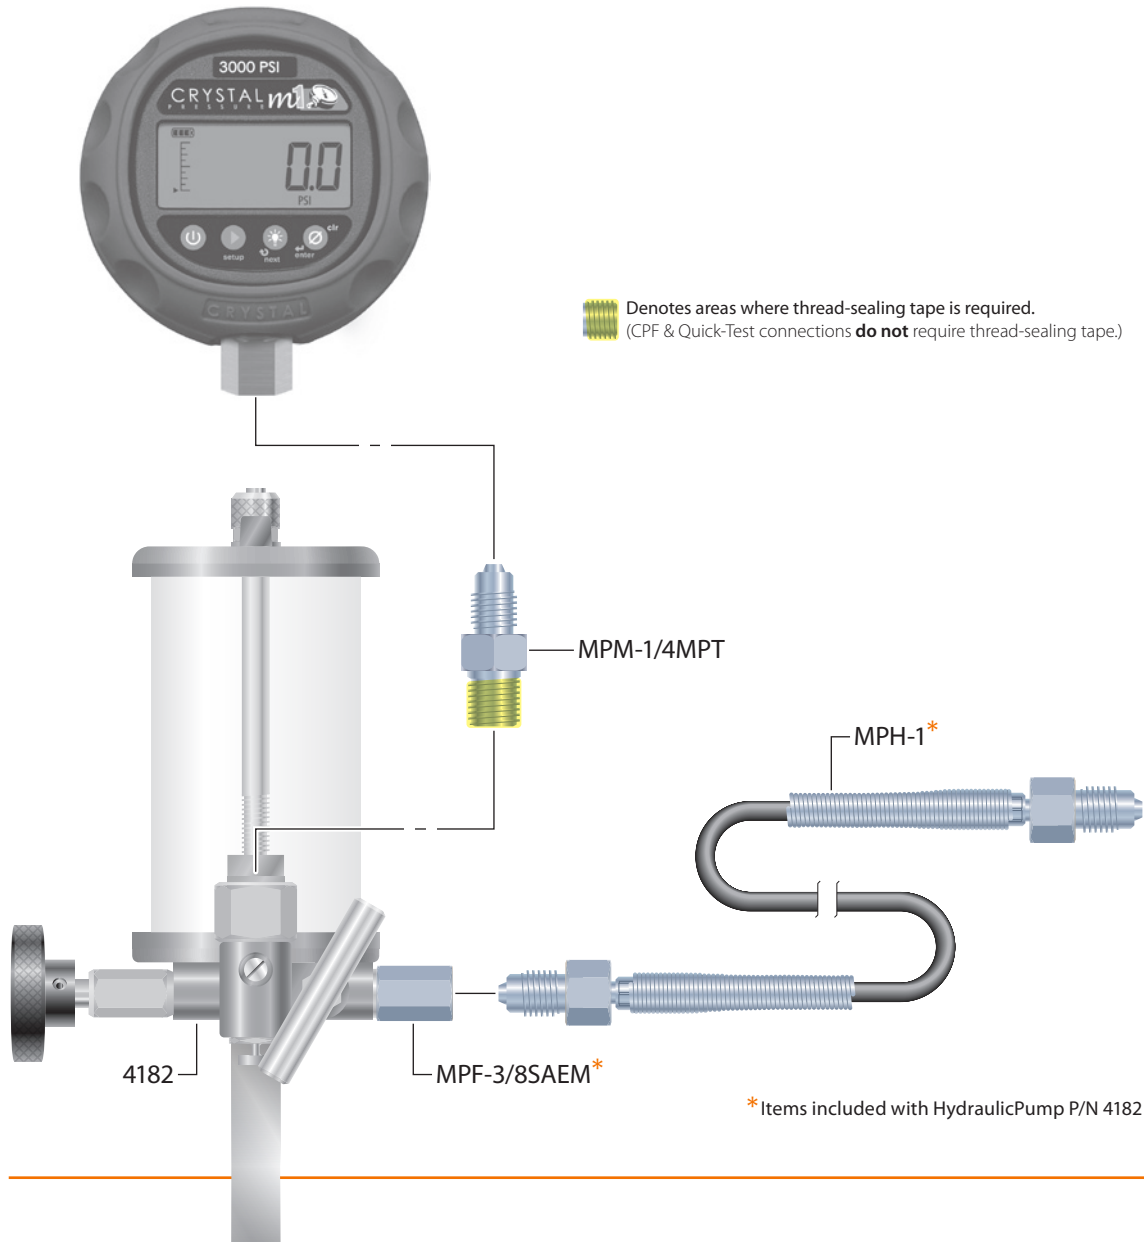

CRYSTAL

m1 to HydraulicPump

NPT MALE

MPF-1/8QTM	1/8" Quick Test NPT Male
MPF-1/8MPT	1/8" NPT Male
MPF-1/4QTM	1/4" Quick Test NPT Male
MPF-1/4MPT*	1/4" NPT Male

Additional NPT sizes available in non-CPF MP adapters

NPT FEMALE

MPF-1/8QTF	1/8" Quick Test NPT Female
MPF-1/4QTF	1/4" Quick Test NPT Female
MPF-1/4FPT	1/4" NPT Female
MPF-1/2QTF	1/2" Quick Test NPT Female

Additional NPT sizes available in non-CPF MP adapters

BSP

MPF-1/8BSPF	G 1/8" Female
MPF-1/4BSPF	G 1/4" Female
MPF-3/8BSPF	G 3/8" Female
MPF-1/2BSPF	G 1/2" Female

TRANSMITTER

MPF-5/16TRM	for Foxboro, Rosemount, & Yokogawa
MPF-1/4TRM	for Honeywell

TUBE

MPF-1/4TBM	1/4" Tube Male
MPF-3/8TBM	3/8" Tube Male
MPF-1/2TBM	1/2" Tube Male

CPF

MPF-MPF	Female to Female
MPF-MPFTU	T-Union (Female)
MPF-MPFBULK	Bulkhead (Female to Female)
MPF-CAP	Cap

ADDITIONAL

MPF-M20QTF	M20 x 1.5 Quick Test Female
MPF-M20X1.5F	M20 x 1.5 Female
MPF-QCN	Quick-Connect Nut
MPF-AN4M	AN4 Male