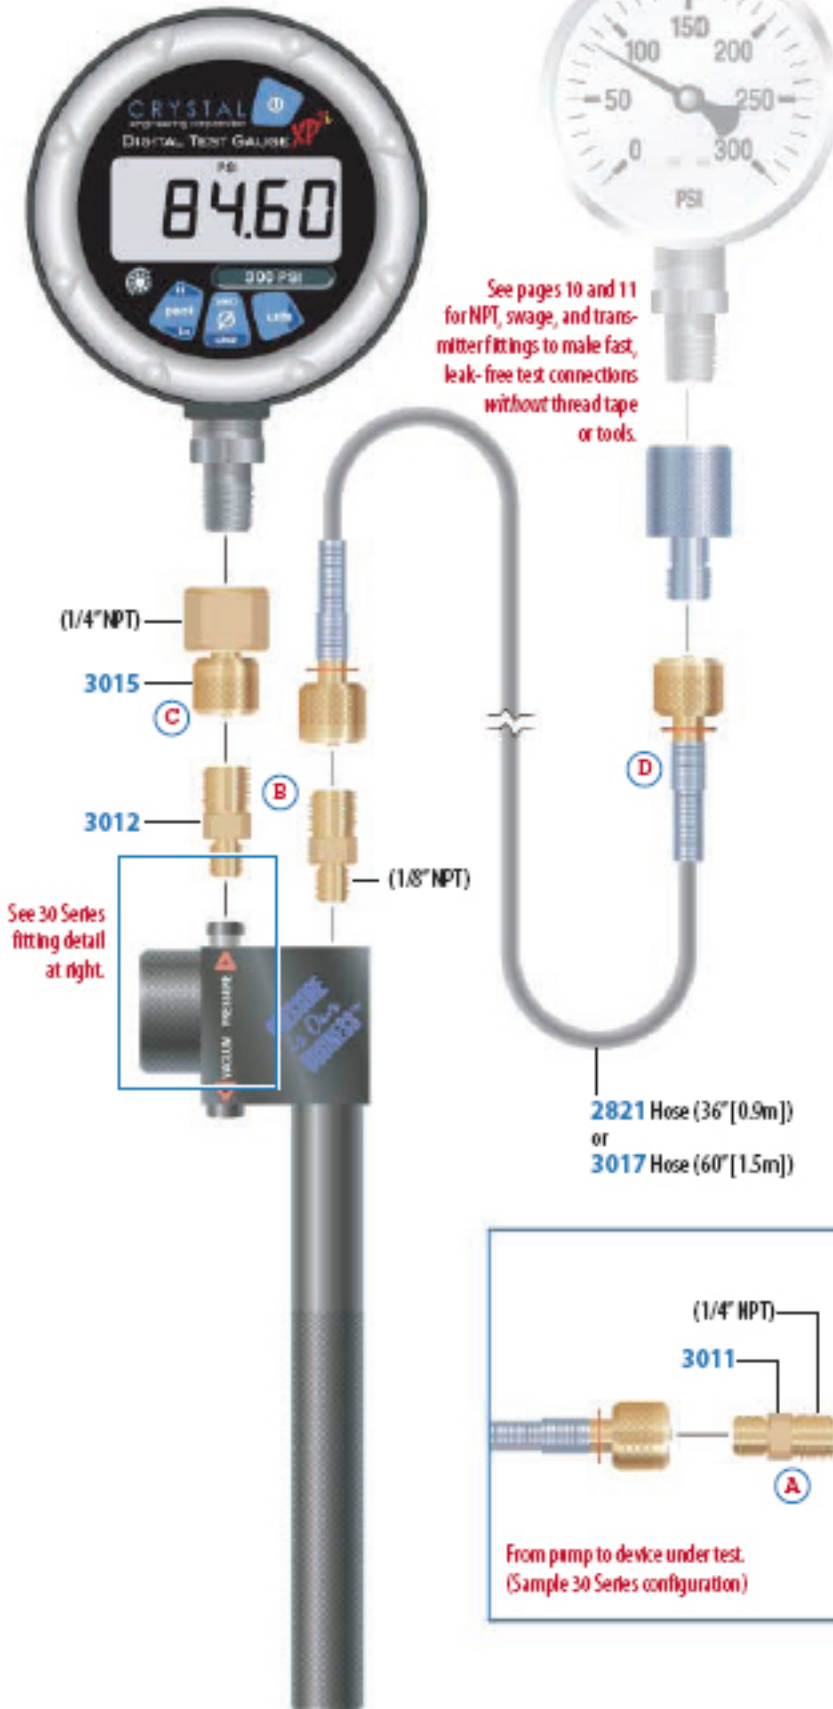

► ComboPump fittings for XP2i

► ComboPump fittings for 30 Series